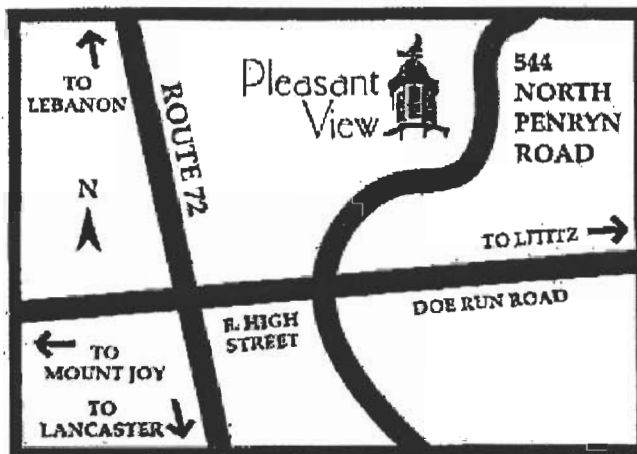

## Directions to Pleasant View Retirement Community

**From Harrisburg**, take Route. 283 East until you come to the Manheim - Mt. Joy exit. After you exit, make a left turn toward Manheim (about 4 miles.) Cross over the square in Manheim (there are two traffic lights) and continue on East High Street. You will pass a shopping plaza (Weis Food Market, Longenecker's Hardware, etc.) Just beyond the plaza, there is a traffic signal. Turn left at the traffic signal...this is North Penryn Road. Proceed up the hill and you will see Pleasant View Retirement Community at the crest of the hill.

There is a stop sign. **After stopping, proceed directly ahead in to the Main Entrance.**

**From East and West by PA Turnpike:** You can also take

Pennsylvania Turnpike to the Lebanon-Lancaster exit #266 onto Route 72-S. Proceed south on Route 72, into Manheim. At the second traffic signal (at the square in Manheim), turn left...this is East High Street. Proceed on East High Street to the second traffic light. Turn left at the traffic signal onto North Penryn Road. Proceed up the hill and you will see Pleasant View Retirement Community at the crest of the hill. There is a stop sign. **After stopping, proceed directly ahead in to the Main Entrance.**

**From Lancaster**, take Route #72 North into Manheim.

Turn right at the traffic light at the square (this is East High Street) You will pass a shopping plaza (Weis Food Market, Longenecker's Hardware, etc.) Just beyond the plaza, there is a traffic signal. Turn left at the traffic signal...this is North Penryn Road. Proceed up the hill and you will see Pleasant View Retirement Community at the crest of the hill. There is a stop sign. **After stopping, proceed directly ahead in to the Main Entrance.**