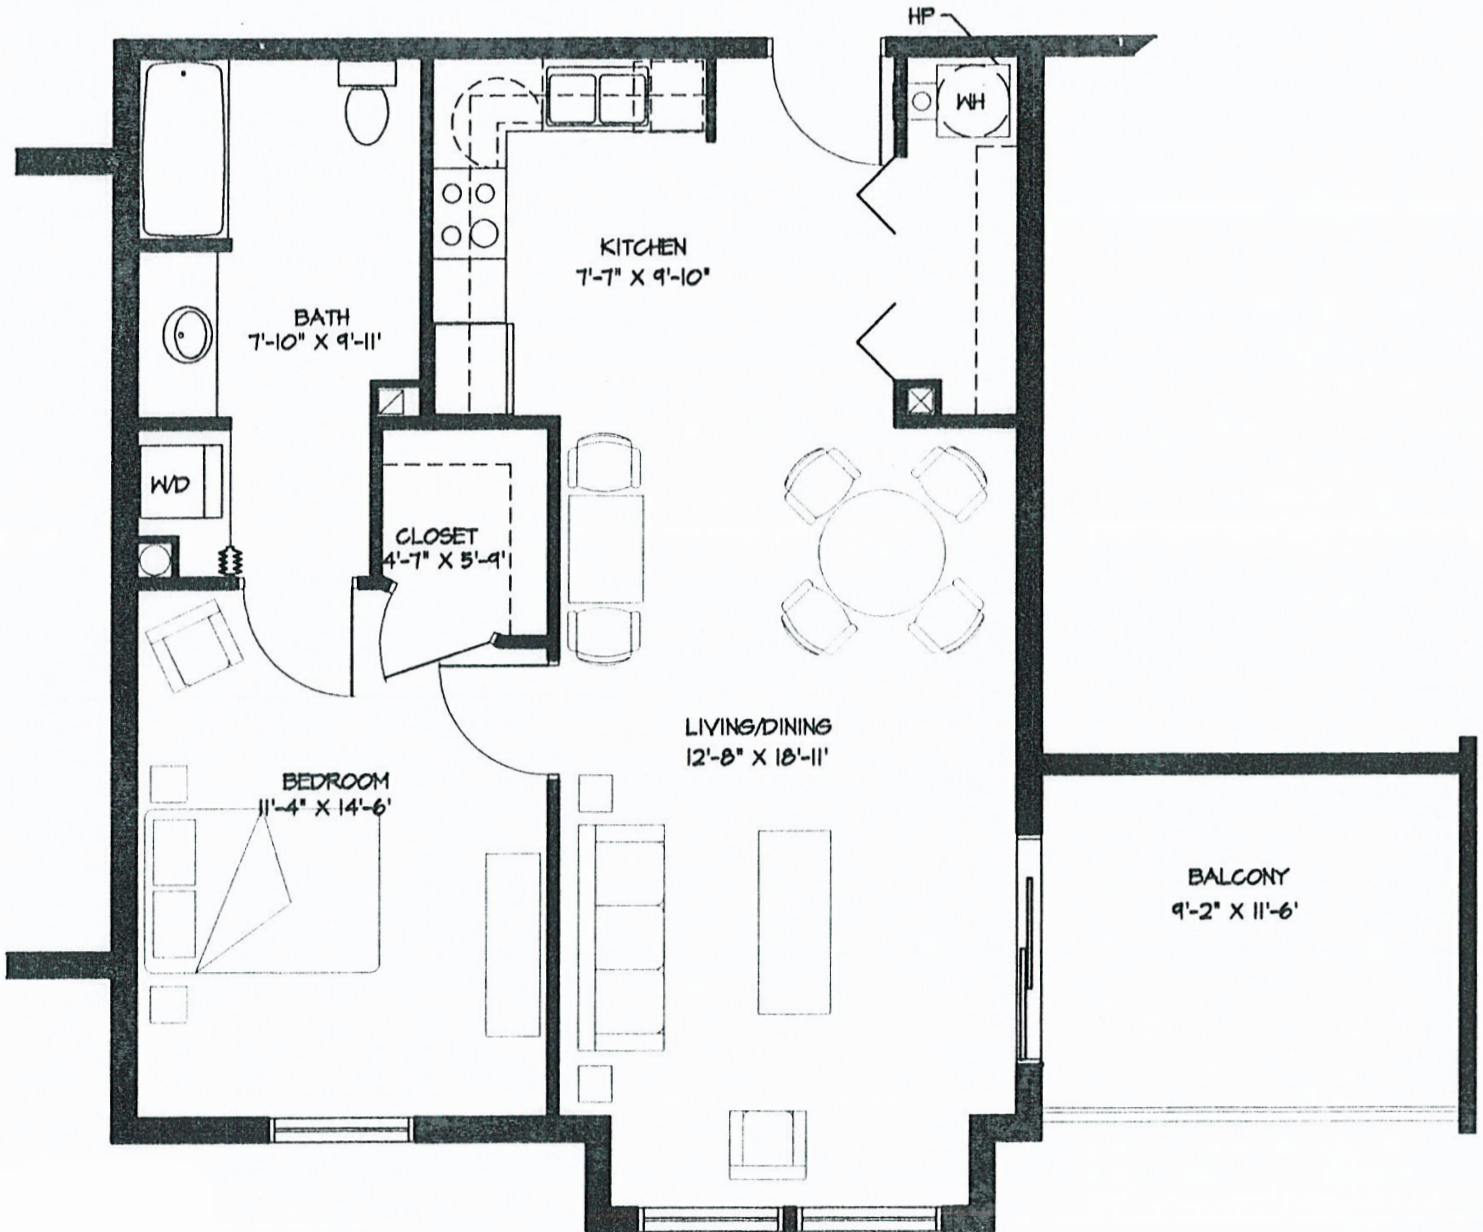

# PLEASANT VIEW RETIREMENT COMMUNITY

544 NORTH PENRYN ROAD, MANHEIM, PA 17545  
717-664-6644 | PLEASANTVIEWRC.ORG/APARTMENTS

**ONE BEDROOM APARTMENT**  
665 - 960 SQ. FT.