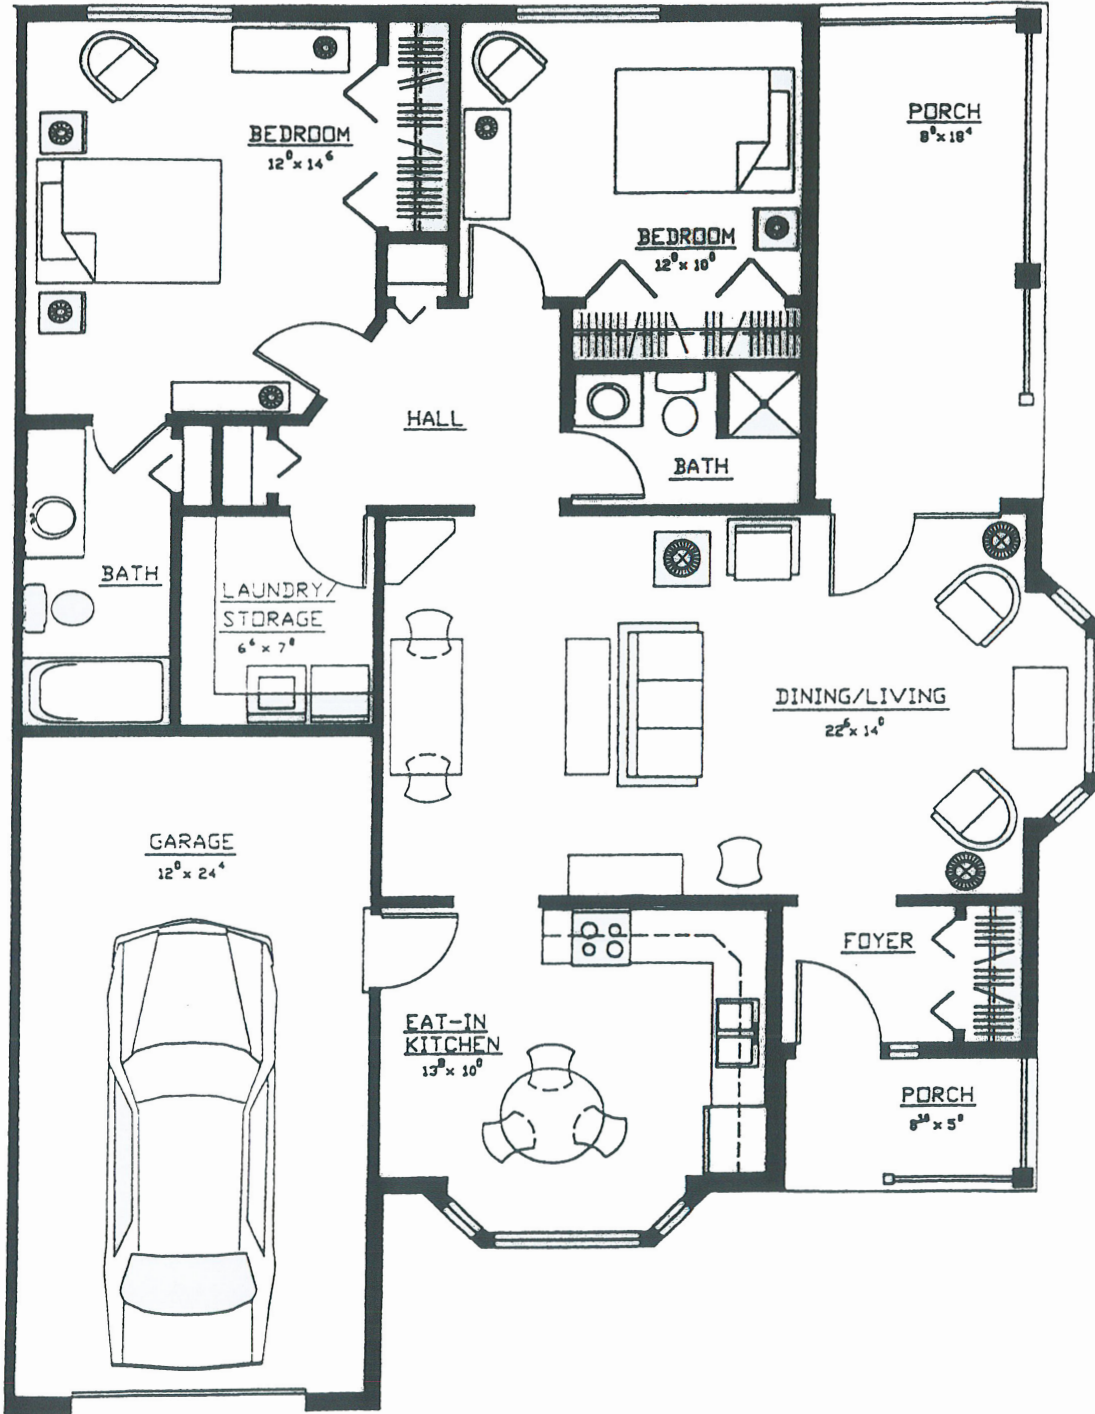

# PLEASANT VIEW RETIREMENT COMMUNITY

544 NORTH PENRYN ROAD, MANHEIM, PA 17545  
717-664-6644 | PLEASANTVIEWRC.ORG/COTTAGES

**LINDEN COTTAGE**  
1,214 - 1,358 SQ. FT.